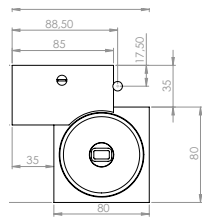

Source

Light source not included recommended
G9 | 40 W max | 3000 K | 230 V | CRI >80 | 800 Lumen

Certaines dimensions peuvent varier légèrement en raison des tolérances de fabrication, y compris l'entrée de câble et les trous de fixation. Ampoule non fournie. Produit disponible pour des marchés spécifiques. Longueurs de câble variées sur demande.

Some dimensions may vary slightly due to manufacturing tolerances, this includes cable entry and fixing holes. Bulb not supplied. This product is available for specific markets. Longer cable lengths are available on request.