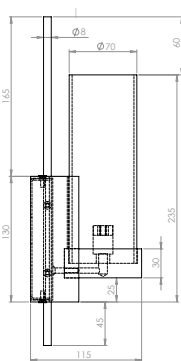

Source

Light source not included recommended
G9 | 40 W max | 3000 K | 230 V | CRI >80 | 800 Lumen

Certaines dimensions peuvent varier légèrement en raison des tolérances de fabrication, y compris l'entrée de câble et les trous de fixation. Ampoule non fournie. Produit disponible pour des marchés spécifiques. Longueurs de câble variées sur demande.

Some dimensions may vary slightly due to manufacturing tolerances, this includes cable entry and fixing holes. Bulb not supplied. This product is available for specific markets. Longer cable lengths are available on request.