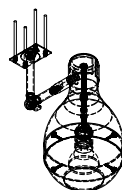

Source

Light source not included recommended
E27 | 60 W max | 2700 K | 220-240 V | CRI >90 |

Certaines dimensions peuvent varier légèrement en raison des tolérances de fabrication, y compris l'entrée de câble et les trous de fixation. Ampoule non fournie. Produit disponible pour des marchés spécifiques. Longueurs de câble variées sur demande.

Some dimensions may vary slightly due to manufacturing tolerances, this includes cable entry and fixing holes. Bulb not supplied. This product is available for specific markets. Longer cable lengths are available on request.